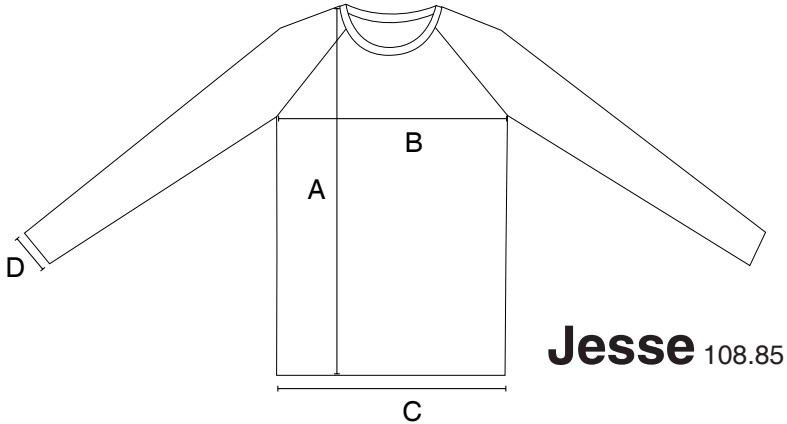

nakedshirt®

		XS	S	M	L	XL	2XL	3XL
A	total length	67	69	71	73	75	77	79
B	1/2 chest width	45	48	51	54	57	60	63
C	1/2 bottom width	45	48	51	54	57	60	63
D	1/2 sleeve opening	10	10,5	11	11,5	12	12,5	13

measurements in cm